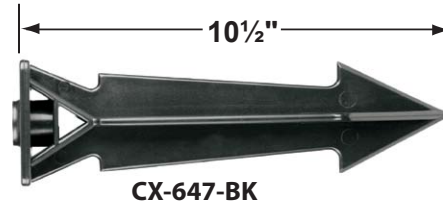

Ground Spikes

- CX-642-BK 8.5" ABS Spike, 1/2" NPT, **Black**
- CX-642-BZ 8.5" ABS Spike, 1/2" NPT, **Bronze**
- CX-643-BZ 8.5" ABS Spike, 1/2" NPT, **Bronze**

- CX-646-BK 8" ABS Spike, 1/2" NPT, **Black**
- CX-646-BR 8" ABS Spike, 1/2" NPT, **Natural Brass**
- CX-646-SS 8" ABS Spike, 1/2" NPT, **Stainless Steel**
- CX-647-BK 10.5" Heavy Duty ABS Spike, 1/2" NPT, **Black**

Mounting Risers

- CX-671 6" Aluminum Riser, 1/2 NPT Male/Female
  Finishes: **BK**- Black, **BZ**- Bronze, **GR**- Green,
  GT- Granite, **RT**- Rust, **VG**- Verde Green,
  WH- White
- CX-672 12" Aluminum Riser, 1/2 NPT Male/Female
  Finishes: **BK**- Black, **BZ**- Bronze, **GR**- Green,
  GT- Granite, **RT**- Rust, **VG**- Verde Green,
  WH- White
- CX-673 18" Aluminum Riser, 1/2 NPT Male/Female
  Finishes: **BK**- Black, **BZ**- Bronze, **GR**- Green,
  GT- Granite, **RT**- Rust, **VG**- Verde Green,
  WH- White