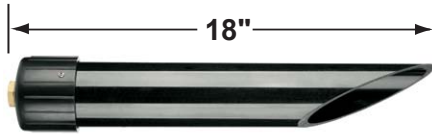

ACCESSORIES SHEET

PRODUCT # : CL-616-GT

•Area Lights

• Aluminum

Mounting Pedestals

- CX-601-BK 1" PVC Mounting Pedestal, 1/2" NPT, **Black**
- CX-601-VG 1" PVC Mounting Pedestal, 1/2" NPT, **Verde Green**
- CX-603-BK 3" PVC Mounting Pedestal, 1/2" NPT Female Brass Hub on top, **Black**
- CX-603-VG 3" PVC Mounting Pedestal, 1/2" NPT Female Brass Hub on top, **Verde Green**