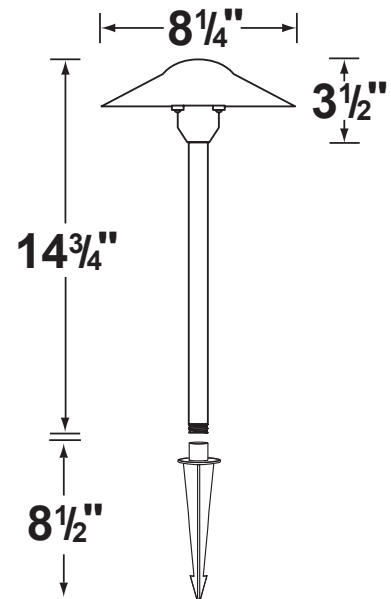

AVAILABLE LED LAMPS (Corona LED lamps have a five (5) year limited warranty against manufacturer's defects)

LAMP NUMBER	WATTS	BEAM		COLOR & TEMP.	RATED HOURS	HALOGEN EQUIVALENT
		SPREAD	LUMEN			
L-EDBA-3W-BT	0.5-3	360°	10-200	2200K - 5700K	50,000	---
L-EDBA-2W	2	360°	200	2700K	25,000	20 Watt
L-EDBA-2.5W	2.5	180°	240	2700K	25,000	35 Watt
L-EDBA-2W-3K	2	360°	210	3000K	25,000	20 Watt
L-EDBA-2.5W-3K	2.5	180°	250	3000K	25,000	35 Watt
L-EDBA-AM*	2	360°	170	2000K	25,000	20 Watt

* AM- Amber color
For more additional Lamps, and accessories visit Coronalighting.com

JOB INFORMATION

TYPE: _____ DATE: _____

JOB NAME & ADDRESS: _____

PRODUCT #: _____

TOTAL QUANTITY: _____

LAMP TYPE & WATTAGE: _____

TRANSFORMER: _____

CONTRACTOR: _____

SPECIFIER: _____

• When ordering LED lamp with a fixture your part number should follow the format below:

• CL - **product #** - **color** - **lamp** - **wattage**
CL - 616 - GT - L-EDBA - 2W-3K

Example: CL-616-GT-L-EDBA-2W-3K

• Corona Lighting reserves the right to make any change and/or improvement to the design and construction of this fixture without further notification.