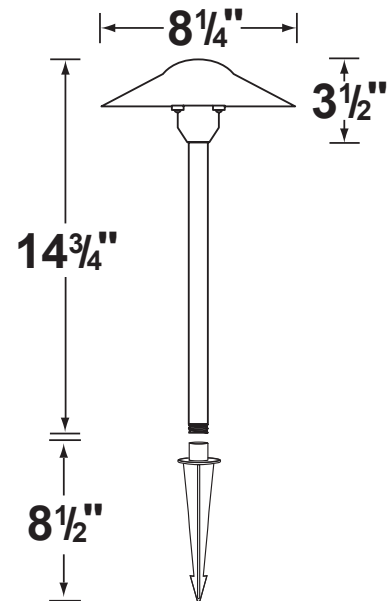

SPECIFICATION SHEET

PRODUCT # : CL-616-BZ

•Area Lights

• Aluminum

Fixture Specifications:

Housing: Die-cast aluminum.

Stem: Die-cast aluminum stem, with 1/2 NPT hub on bottom.

Finish: Polyester UV powder coated, in **BZ**- Bronze. Also available in **BK**- Black and **GT**- Granite

Lens: Clear polycarbonate sprinkler guard lens, to provide weather protection.

Socket: S.C. bayonet socket with, easy tool free lamp access.

Lamp: 12V S.C Bayonet LED.
Available in 3W Bluetooth Mesh smart RGB-WW; 2W, 2.5W LED or without lamp.
See the Lamp Guide below for more information.

Wiring: Fixture is prewired with a 3-ft 18-2 SPT2-W direct burial cord. Wire connector sold separately. Quick-locking connectors are available from Corona Lighting (**CX-LOC**) find details on page 3.

Mounting Spike: Black 8 1/2" ABS spike with 1/2" NPT male hub on top

Electrical Notes: A remote 12V transformer is required. See page 3 for our line of options. Voltage range for BT lamps are 9-17V, LED are 8-21V. Proper grease/lubricant is suggested on threaded parts during installation process.

Warranty: Limited one (1) year warranty on fixture housing and stem against manufacturer's defects.

AVAILABLE LED LAMPS (Corona LED lamps have a five (5) year limited warranty against manufacturer's defects)

LAMP NUMBER	WATTS	BEAM		COLOR & TEMP.	RATED HOURS	HALOGEN EQUIVALENT
		SPREAD	LUMEN			
L-EDBA-3W-BT	0.5-3	360°	10-200	2200K - 5700K	50,000	---
L-EDBA-2W	2	360°	200	2700K	25,000	20 Watt
L-EDBA-2.5W	2.5	180°	240	2700K	25,000	35 Watt
L-EDBA-2W-3K	2	360°	210	3000K	25,000	20 Watt
L-EDBA-2.5W-3K	2.5	180°	250	3000K	25,000	35 Watt
L-EDBA-AM*	2	360°	170	2000K	25,000	20 Watt

* AM- Amber color
For more additional Lamps, and accessories visit Coronalighting.com

JOB INFORMATION

TYPE: DATE:

JOB NAME & ADDRESS:

PRODUCT #:

TOTAL QUANTITY:

LAMP TYPE & WATTAGE:

TRANSFORMER:

CONTRACTOR:

SPECIFIER:

• When ordering LED lamp with a fixture your part number should follow the format below:

• CL - **product #** - **color** - **lamp** - **wattage**
CL - 616 - BZ - L-EDBA - 2W-3K

Example: CL-616-BZ-L-EDBA-2W-3K

• Corona Lighting reserves the right to make any change and/or improvement to the design and construction of this fixture without further notification.