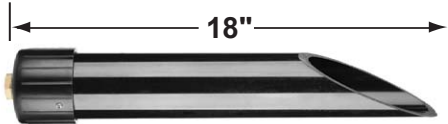

ACCESSORIES SHEET

PRODUCT # : CL-616-BZ

•Area Lights

• Aluminum

Mounting Pedestals

CX-603-BK 3" PVC Mounting Pedestal, 1/2" NPT Female Brass Hub on top, **Black**

CX-603-BK

CX-621-BK 1" PVC Cap, 1/2" NPT, **Black**

CX-622-BK 2" PVC Cap, 1/2" NPT, **Black**

CX-624-BK 3" PVC Cap, 1/2" NPT Female Brass Hub, **Black**

Mounting Canopies

CX-701-BK Aluminum Mini 3 Hole Round Canopy, 1/2" NPT, **Black**

CX-702-BK Aluminum Rectangular Canopy, 1/2" NPT, **Black**

CX-709 Aluminum Raised Canopy, 1/2" NPT.
Finishes: **BK- Black, BZ- Bronze, WH- White**

CX-718 5" Aluminum Canopy, 3-Hole 1/2" NPT.
Finishes: **BK- Black, BZ- Bronze, WH- White**

CX-721 Aluminum Tree mount Canopy with 15" Rubber Strap stretches to 22"
Finishes: **BK- Black, BZ- Bronze, WH- White**

CX-722 Aluminum Tree mount Canopy with 22" Rubber Strap stretches to 33"
Finishes: **BK- Black, BZ- Bronze, WH- White**

CX-723 Aluminum Tree mount Canopy with 31" Rubber Strap stretches to 45"
Finishes: **BK- Black, BZ- Bronze, WH- White**