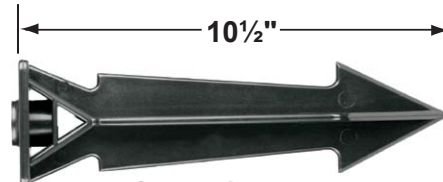

CX-723-BZ

CX-718-BZ

CX-709-BK

Ground Spikes

CX-640-BK 6" Aluminum Spike, 1/2" NPT Male Hub, **Black**

CX-642 8 1/2" h x 1/2" w ABS Spike, 1/2" NPT, **Black, Bronze**

CX-643-BZ 8 1/2" h x 3" w ABS Spike, 1/2" NPT, **Bronze**