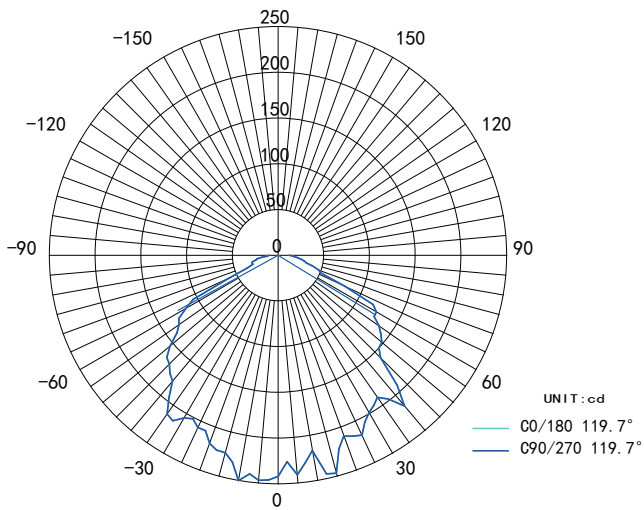

## 1ft. LED Grow Light

Full spectrum grow lights by Sunco promote healthy plant growth. If you're an avid gardener, these grow lights are ideal for accelerating the growth rate to produce a high yield. Easily install the lights with plastic anchors and V hooks for durable support.

### LIGHT DISTRIBUTION ANGLE

AVERAGE BEAM ANGLE (50%) : 119.7°

NOTE: The curves indicate the illuminated area and the average illumination at different distances.

### SPECIFICATIONS

Voltage	120V
Wattage	10W
Power Factor	0.5

### LIGHTING PERFORMANCE

Lumens	600LM
CRI	89
Beam Angle	120°
Dimmable	NO
Efficacy	60LM/W
Frequency	60HZ
Full Spectrum	Emits From 380nm to 780nm